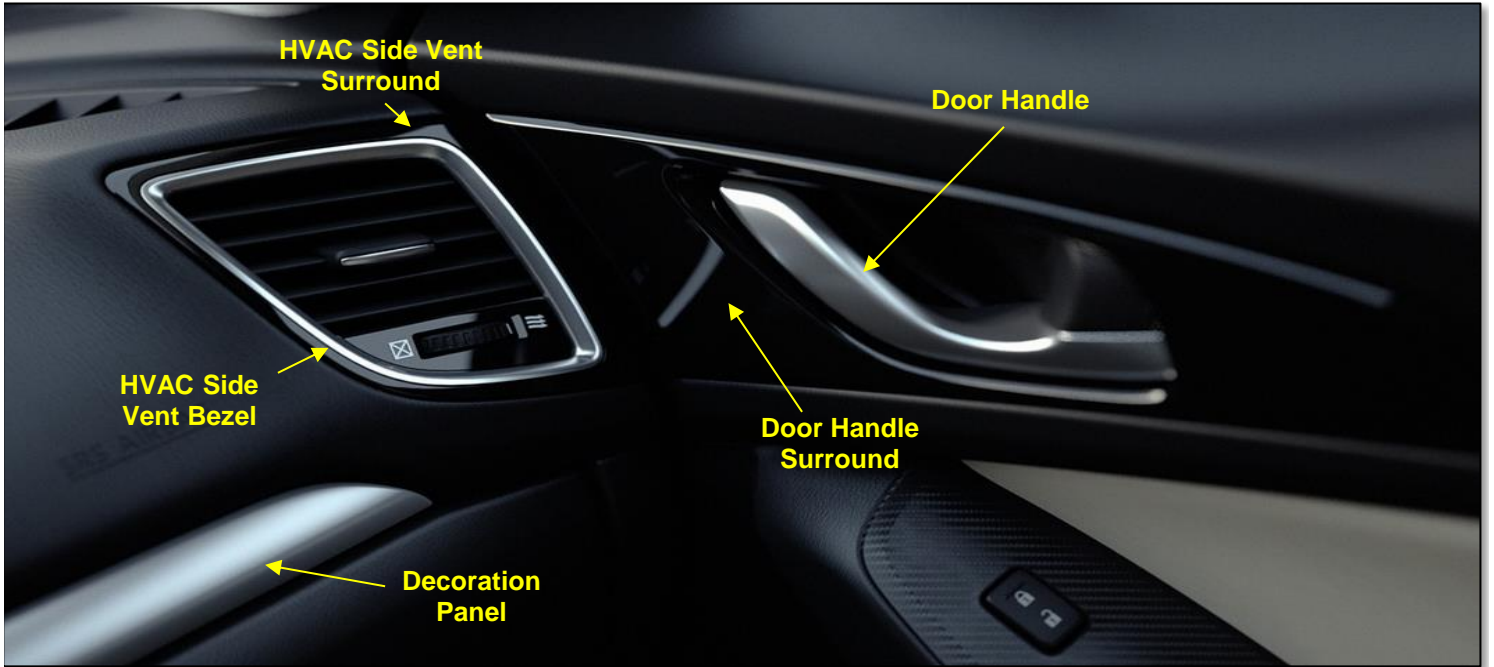

2015 Mazda3

EXTERIOR/INTERIOR TRIM DIFFERENCES

Interior #3

	<i>i SV</i>	<i>Other i Trim</i>	<i>s Trim</i>
HVAC Side Vent Surround	Black	Piano Black	
Door Handle Surround	Black	Piano Black	
Decoration Panel	Piano Black		Satin Silver
Door Handle	Silver		Satin Silver
HVAC Side Vent Bezel	Silver		Satin Silver