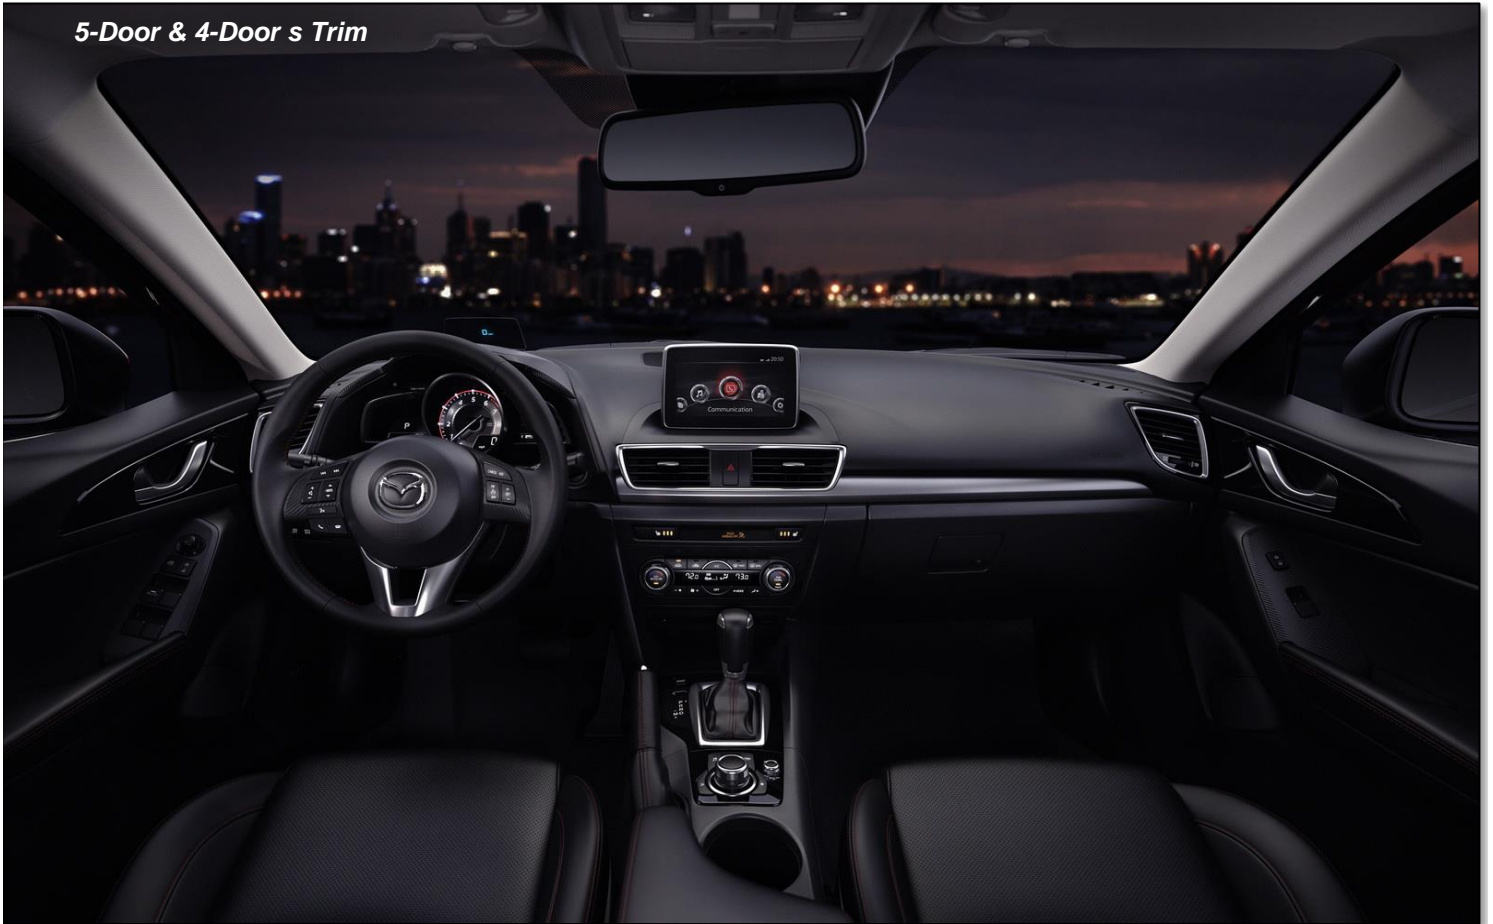

Bulb Combination Taillight
i Trim, s Touring 4-Door

Rear Deck Lip Spoiler
s Trim 4-Door

LED Combination Taillight
s GT 4-Door

2015 MAZDA3

EXTERIOR/INTERIOR TRIM DIFFERENCES

Interior #1

5-Door & 4-Door s Trim